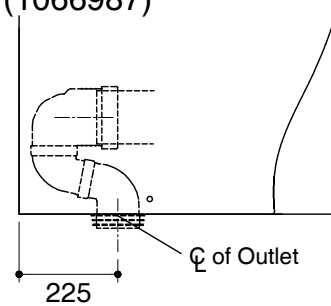

Dimensions are approximate.

Unit: mm.

Front of Bowl

For P-trap Installation
(1138552)

For S-trap Installation
(1066987)

SKU	K-26058H-0 K-26061K-0 K-26064K-0
Name	REACH UP BTW
Description	2PC TOILET

KOHLER

* The recommended dimension for installation can be adjusted according to user preferences and layout.