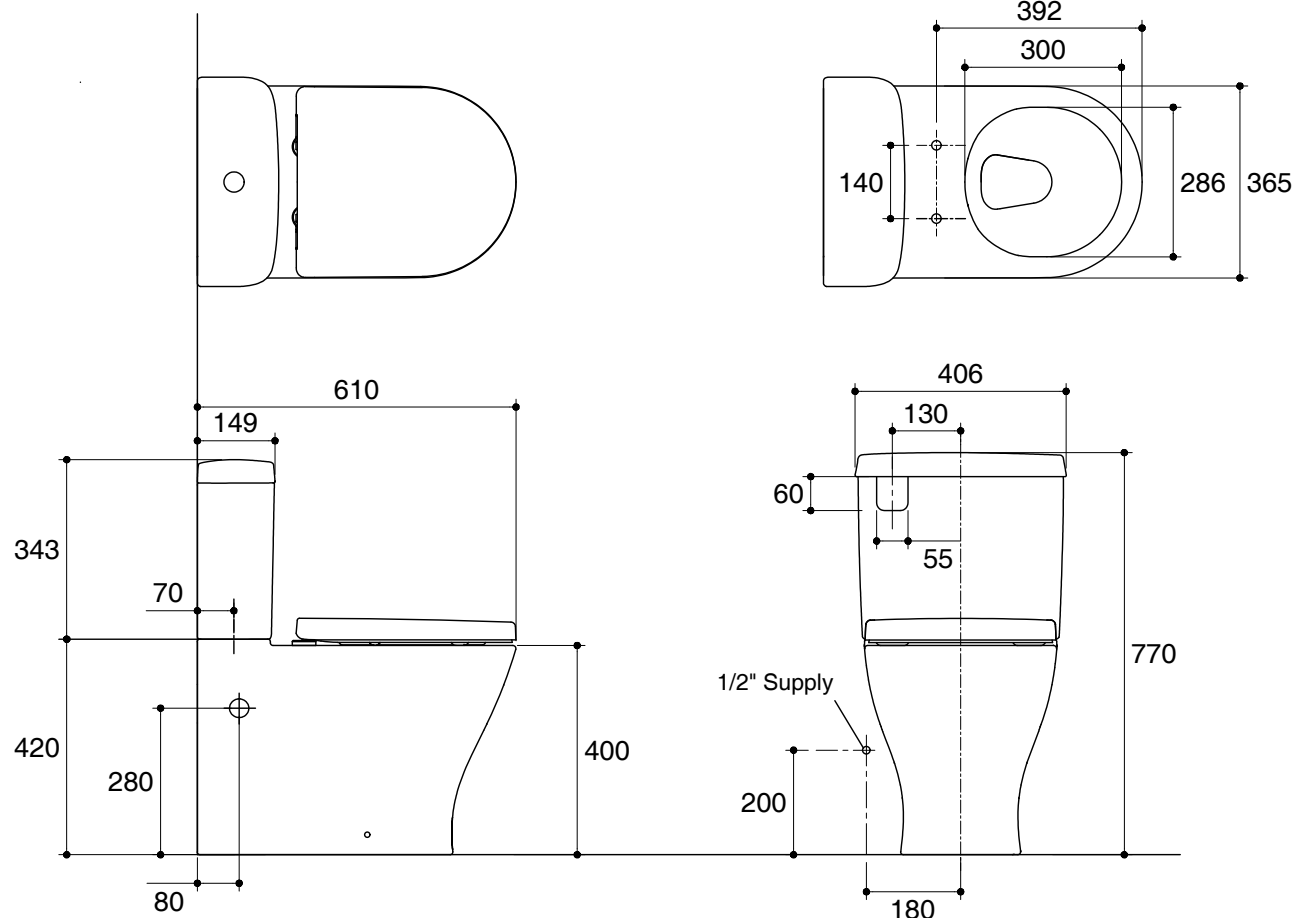

Dimensions are approximate.

Unit: mm.

Front of Bowl

For P-trap Installation
(1138552)

For S-trap Installation
(1066987)

SKU	K-26058H-0 K-26061K-0 K-26064K-0
Name	REACH UP BTW
Description	2PC TOILET

KOHLER

* The recommended dimension for installation can be adjusted according to user preferences and layout.