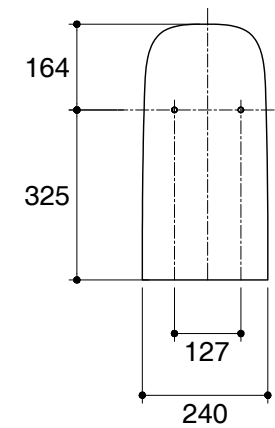

Dimensions are approximate.

Unit: mm.

Front of Bowl

For P-trap Installation
(1138552)

For S-trap Installation
(1066987)

SKU	K-26058H-0 K-26061K-0 K-26064K-0
Name	REACH UP BTW
Description	2PC TOILET

KOHLER

* The recommended dimension for installation can be adjusted according to user preferences and layout.