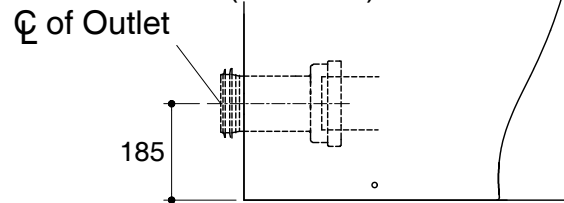

Dimensions are approximate.

Unit: mm.

Front of Bowl

For P-trap Installation
(1138552)

For S-trap Installation
(1066987)

SKU	K-26058H-0 K-26061K-0 K-26064K-0
Name	REACH UP BTW
Description	2PC TOILET

KOHLER

* The recommended dimension for installation can be adjusted according to user preferences and layout.